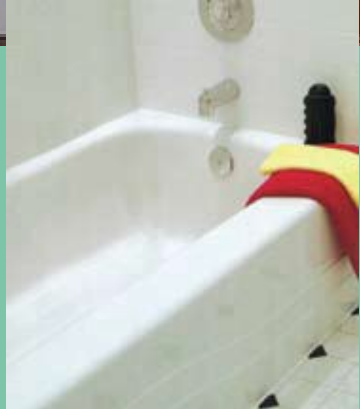

Customer Satisfaction for over 20 years